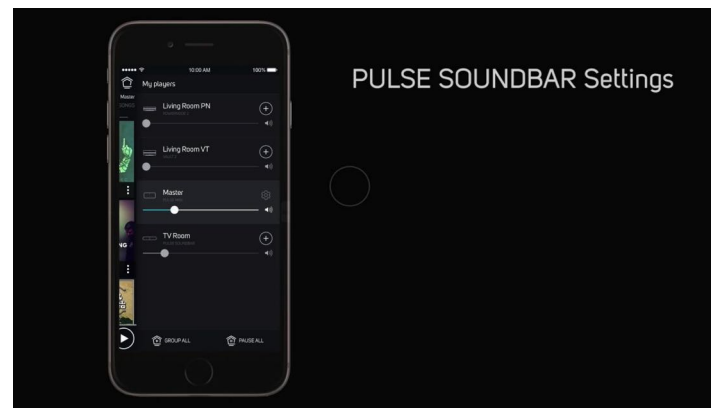

## AUDIO VISUALS

DANISH JAMO INTEGRATED SPEAKERS THROUGHOUT THE VILLA

SAMSUNG 55" 4K SMART TV IN THE LIVING ROOM

BROAD BAND AND WIFI SIGNAL REPEATERS THROUGHOUT

AUDIO VISUALS CAN BE CONTROLLED VIA "BLUOS" FROM PREFERRED DEVICE